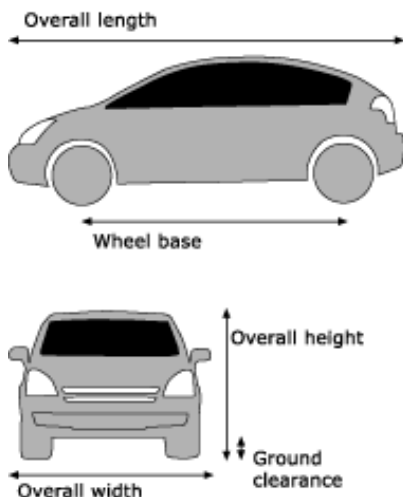

WEIGHT AND DIMENSIONS

Min turning radius body	5.2 m	(17.06 ft)
Min turning radius tyre	4.9 m	(16.08 ft)
Fuel tank capacity	45 l	(9.90 gal)
Kerb weight total maximum	975 kg	(2149.88 lb)
Gross vehicle weight total	1370 kg	(3020.85 lb)
Towing capacity (braked)	650 kg	(1433.25 lb)
Overall Length	3640 mm	(143.42 in)
Overall Height	1500 mm	(59.10 in)
Overall Width	1660 mm	(65.40 in)
Wheel Base	2370 mm	(93.38 in)